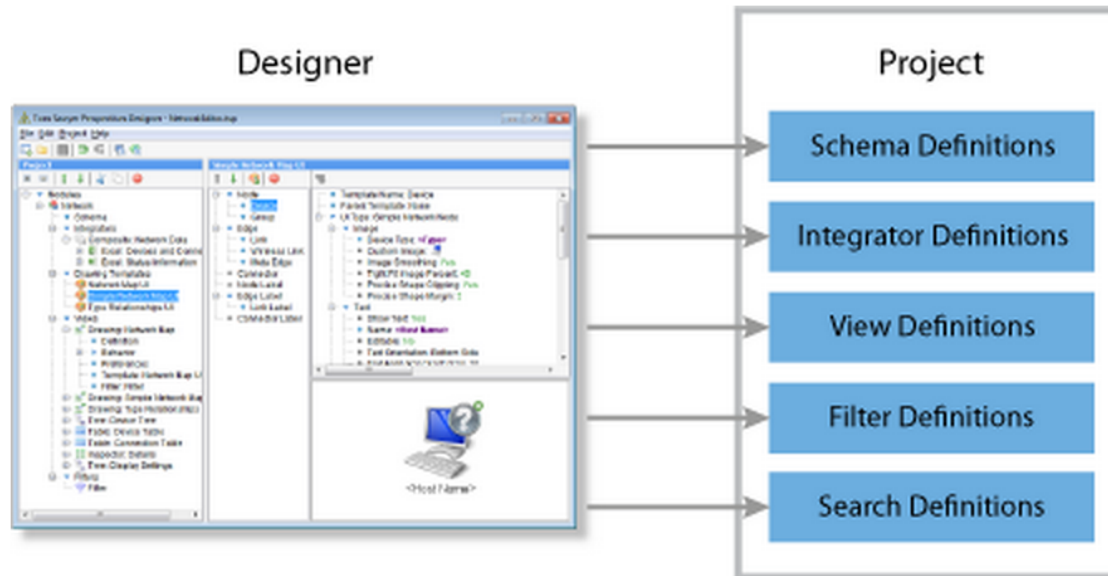

Social Networks

Paths

Traversals

Reachability

Flows

Additional Features

Search

Filters

Rules

Expressions

Synchronization

Graphical Designer

Use the Designer to create project definitions.

Application Development

Design

Preview

Deploy

Product Technology

Solutions

Processes, Flows, and Dependencies

Schematics and Maps

Link Analysis

Network Topology

Customers