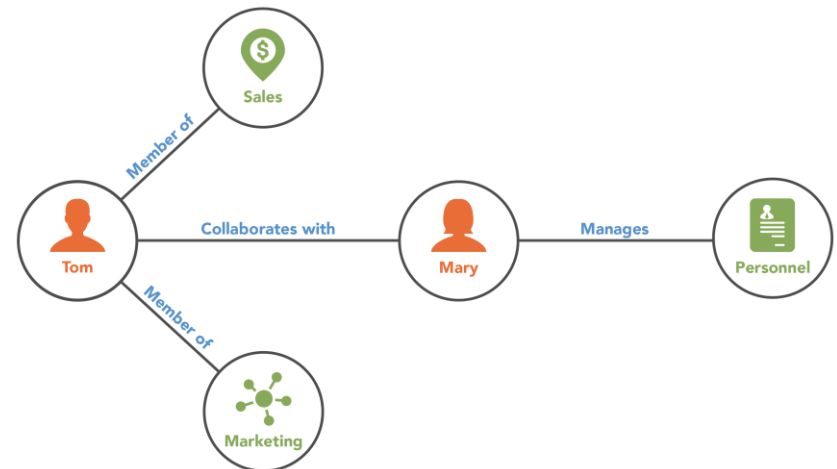

Tom Sawyer Software

Dismantling Criminal Networks with Graph and Spatial Visualization and Analysis

Kevin Madden
Senior Technical Design Director

Agenda

- Introduction
- Products and Technology
 - Tom Sawyer Perspectives
- Demonstration
- Questions and Answers

The Problem

The Solution

Schema

Entities

Person

Department

Relationships

Person	Person
Person	Department

Attributes

Data Models

Table Model

Graph Model

Data Sources

Product
Integrators

ORACLE®
DATABASE

12^c

Number of Incidents

Date Occurred

Incidents

Demonstration

Tom Sawyer Software Corporation

People and Incidents | People Network | Incident Map

Integrators
Police Report Incidents

Filters | Settings | Incident Involvement | K-Core Analysis