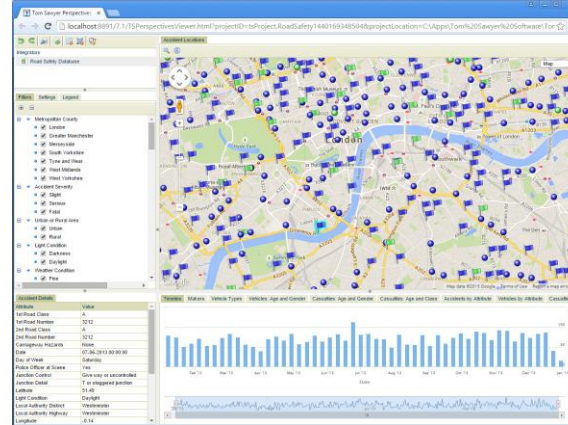

Deploy

Product Technology

Solutions

Processes, Flows, and Dependencies

Schematics and Maps

Link Analysis

Network Topology

Customers