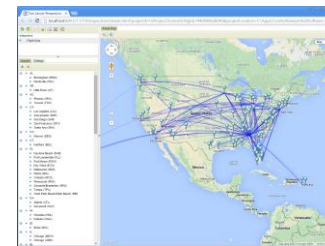

Tom Sawyer Software

Dismantling Criminal Networks with Graph and Spatial Visualization and Analysis

Kevin Madden
Senior Technical Design Director