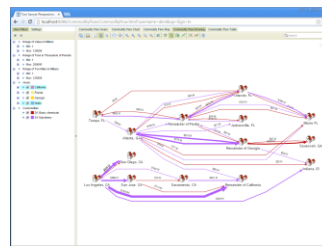

Tom Sawyer Software

Dismantling Criminal Networks with Graph and Spatial Visualization and Analysis

Kevin Madden
Senior Technical Design Director

Agenda

- Introduction
- Products and Technology
 - Tom Sawyer Perspectives
- Demonstration
- Questions and Answers