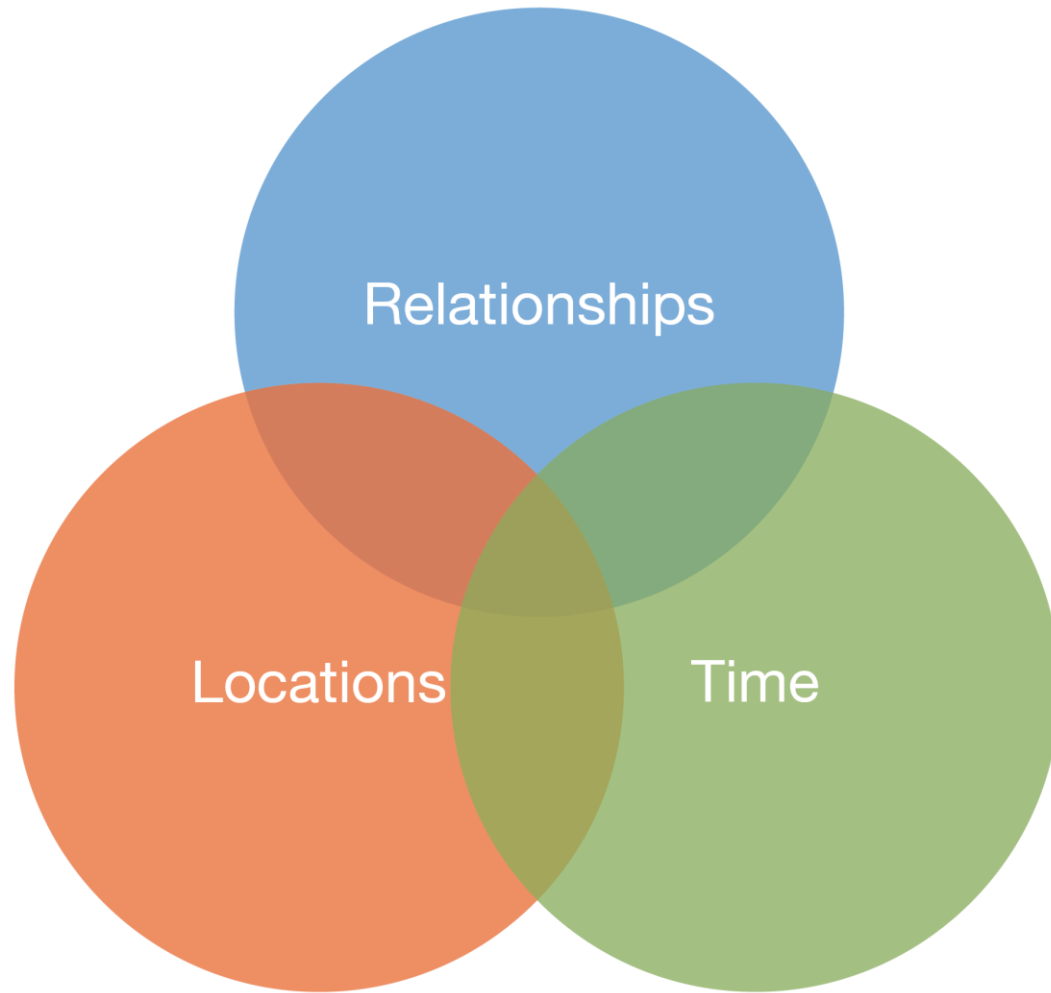

The Problem