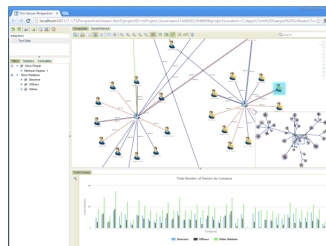

Tom Sawyer Software

Dismantling Criminal Networks with Graph and Spatial Visualization and Analysis

Kevin Madden
Senior Technical Design Director

Agenda

- Introduction
- Products and Technology
 - Tom Sawyer Perspectives
- Demonstration
- Questions and Answers